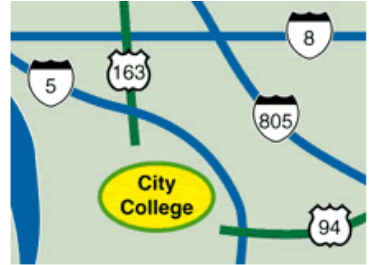

Home > College Services > Campus Resources > Map and Campus Information > Directions to Campus

DIRECTIONS TO CAMPUS

San Diego City College is located at 1313 Park Boulevard between Balboa Park and downtown San Diego.

From El Cajon, La Mesa, East San Diego, and surrounding areas...

Take freeway 8 west to 163 south. Follow 163 down to Downtown, San Diego. Turn left on "A" Street to San Diego City College.

Or take freeway 94 west to "F" Street in Downtown, San Diego. Make a right turn on 16th Avenue to San Diego City College.

From North County, Poway, Del Mar, Mira Mesa, and surrounding areas...

From freeway 5 south, take the "B" Street exit in Downtown San Diego to San Diego City College.

Or follow freeway 163 south down to Downtown, San Diego. Turn left on "A" Street to San Diego City College.

From freeway 805 or 15, take freeway 8 west to 163 south. Follow 163 down to Downtown, San Diego. Turn left on "A" Street to San Diego City College.

Note: Freeway 15 connects with 163 just south of Mira Mesa. Freeway 805 connects with 163 in the Kearny Mesa area.