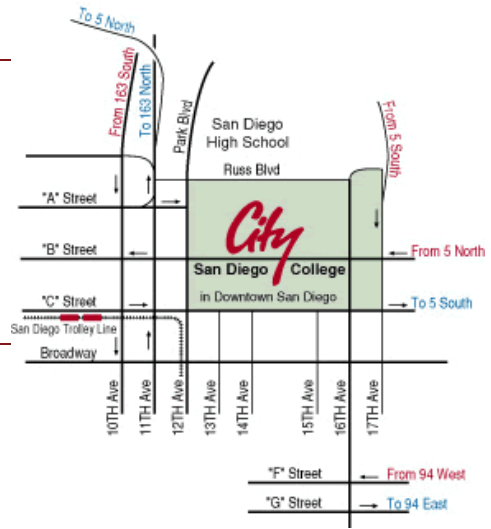

Home > College Services > Campus Resources > Map and Campus Information > Directions to Campus

DIRECTIONS TO CAMPUS

San Diego City College is located at 1313 Park Boulevard between Balboa Park and downtown San Diego.

From El Cajon, La Mesa, East San Diego, and surrounding areas...

Take freeway 8 west to 163 south. Follow 163 down to Downtown, San Diego. Turn left on "A" Street to San Diego City College.

Or take freeway 94 west to "F" Street in Downtown, San Diego. Make a right turn on 16th Avenue to San Diego City College.

From North County, Poway, Del Mar, Mira Mesa, and surrounding areas...

From freeway 5 south, take the "B" Street exit in Downtown San Diego to San Diego City College.

Or follow freeway 163 south down to Downtown, San Diego. Turn left on "A" Street to San Diego City College.

From freeway 805 or 15, take freeway 8 west to 163 south. Follow 163 down to Downtown, San Diego. Turn left on "A" Street to San Diego City College.

Note: Freeway 15 connects with 163 just south of Mira Mesa. Freeway 805 connects with 163 in the Kearny Mesa area.