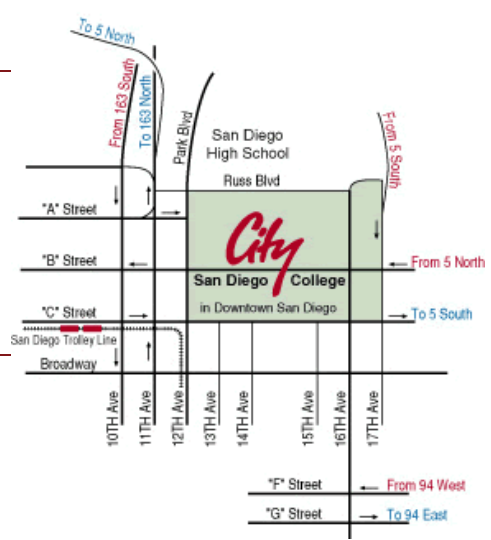

Home > College Services > Campus Resources > Map and Campus Information > Directions to Campus

DIRECTIONS TO CAMPUS

San Diego City College is located at 1313 Park Boulevard between Balboa Park and downtown San Diego.

From El Cajon, La Mesa, East San Diego, and surrounding areas...

Take freeway 8 west to 163 south. Follow 163 down to Downtown, San Diego. Turn left on "A" Street to San Diego City College.

Or take freeway 94 west to "F" Street in Downtown, San Diego. Make a right turn on 16th Avenue to San Diego City College.

From North County, Poway, Del Mar, Mira Mesa, and surrounding areas...

From freeway 5 south, take the "B" Street exit in Downtown San Diego to San Diego City College.

Or follow freeway 163 south down to Downtown, San Diego. Turn left on "A" Street to San Diego City College.

From freeway 805 or 15, take freeway 8 west to 163 south. Follow 163 down to Downtown, San Diego. Turn left on "A" Street to San Diego City College.

Note: Freeway 15 connects with 163 just south of Mira Mesa. Freeway 805 connects with 163 in the Kearny Mesa area.