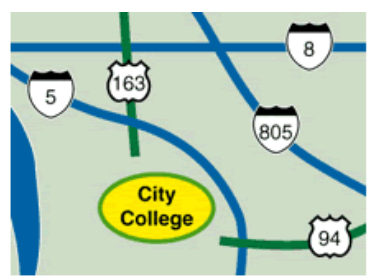

Home > College Services > Campus Resources > Map and Campus Information > Directions to Campus

DIRECTIONS TO CAMPUS

San Diego City College is located at 1313 Park Boulevard between Balboa Park and downtown San Diego.

From El Cajon, La Mesa, East San Diego, and surrounding areas...

Take freeway 8 west to 163 south. Follow 163 down to Downtown, San Diego. Turn left on "A" Street to San Diego City College.

Or take freeway 94 west to "F" Street in Downtown, San Diego. Make a right turn on 16th Avenue to San Diego City College.

From North County, Poway, Del Mar, Mira Mesa, and surrounding areas...

From freeway 5 south, take the "B" Street exit in Downtown San Diego to San Diego City College.

Or follow freeway 163 south down to Downtown, San Diego. Turn left on "A" Street to San Diego City College.

From freeway 805 or 15, take freeway 8 west to 163 south. Follow 163 down to Downtown, San Diego. Turn left on "A" Street to San Diego City College.

Note: Freeway 15 connects with 163 just south of Mira Mesa. Freeway 805 connects with 163 in the Kearny Mesa area.